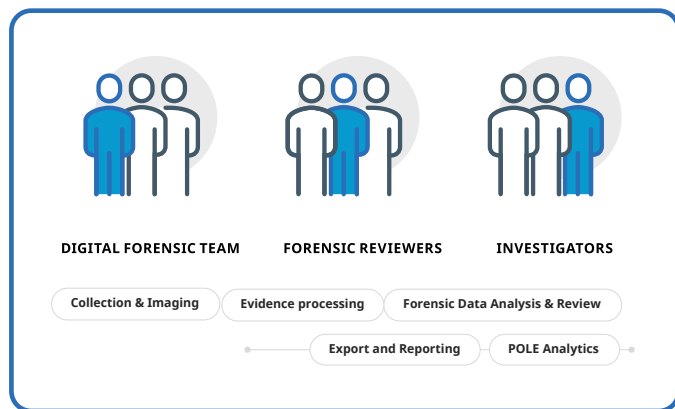

DIGITAL FORENSIC TEAM

Get up to four digital forensic team members working to image, process, and investigate cases using the power of the Nuix Workstation. The Nuix Lab also includes support for an investigator to work on-site collecting data and reviewing evidence.

FORENSIC REVIEWERS

Two additional reviewers or investigators can use Nuix Workstation to analyze, review, and export case evidence.

INVESTIGATORS

Investigations need help from non-technical investigators. Up to three investigators can use Nuix Investigate to access relevant case data, reviewing and tagging based on their knowledge of the case and people involved.